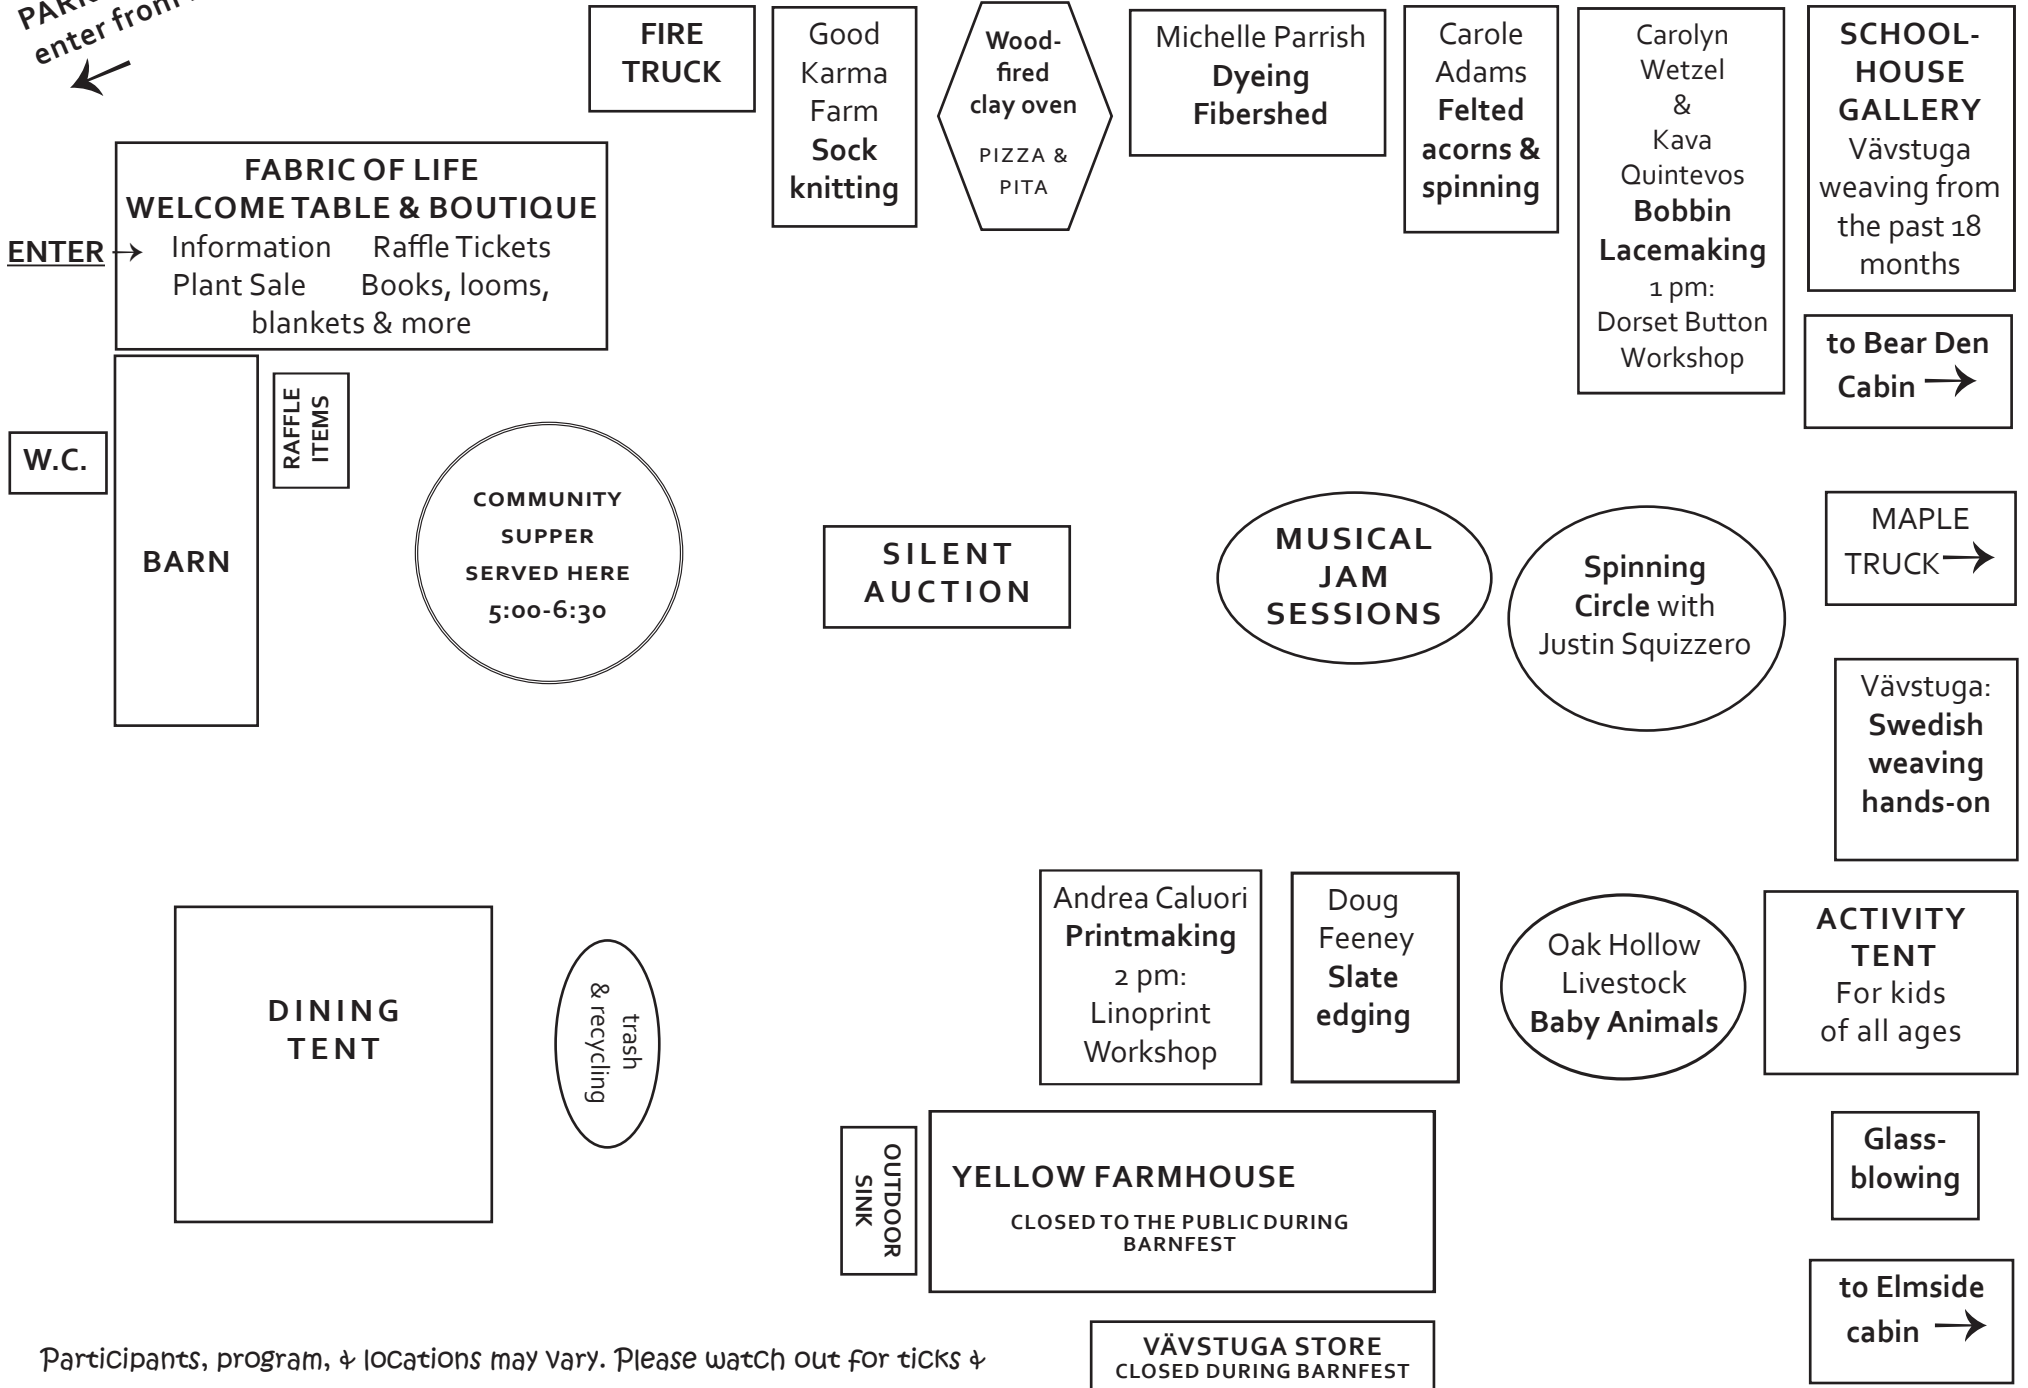

BARNFEST HIGHLIGHTS

- 1:00-5:00 Fabric of Life Boutique featuring band looms, blankets, books & more
Craft activities & demonstrations & local foods
Activity tent: for kids of all ages
Music & Craft Workshops & Jam Sessions
Raffle tickets & plant sale & Silent Auction (*ends at 6 pm*)
Looms set up for anyone to weave !
- 5:00-6:30 Community Supper in the Barnyard
- 6:30 Sing-along with Henry Goldberg
- 7:00 Contradance in the Barn (*Steve Howland, caller*)
- 7:45 Raffle drawing in the Barn
- 8:00-?? Balkan music & dancing & desserts in the Barn

MUSIC & WORKSHOP SCHEDULE ON BACK PAGE.

SEE SITE MAP INSIDE FOR EXHIBITORS & LOCATIONS.

BARNFEST is brought to you by **Fabric of Life** – an educational organization dedicated to the preservation and passing on of knowledge and skills that enrich our daily lives. We strive to see traditional skills flourish in our modern world and make these educational opportunities available to future generations. Working together creating practical things of beauty not only improves quality of life, but also strengthens communities. Tax-deductible donations are gratefully accepted.

BARNFEST 2022 SITE MAP

PARKING
enter from Bassett Road
←

Participants, program, & locations may vary. Please watch out for ticks & poison ivy as you stroll on our beautiful property. Map not to scale.